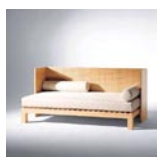

material	price
mdf	€ 825,-
birch plywood	€ 1055,-

design helmut galler
construction wooden fibreboard or plywood
surface protective coating

sleep couch
productnumber 1600
measure [cm] 206 x 93 x h90

material	price
beech plywood	€ 1902,-